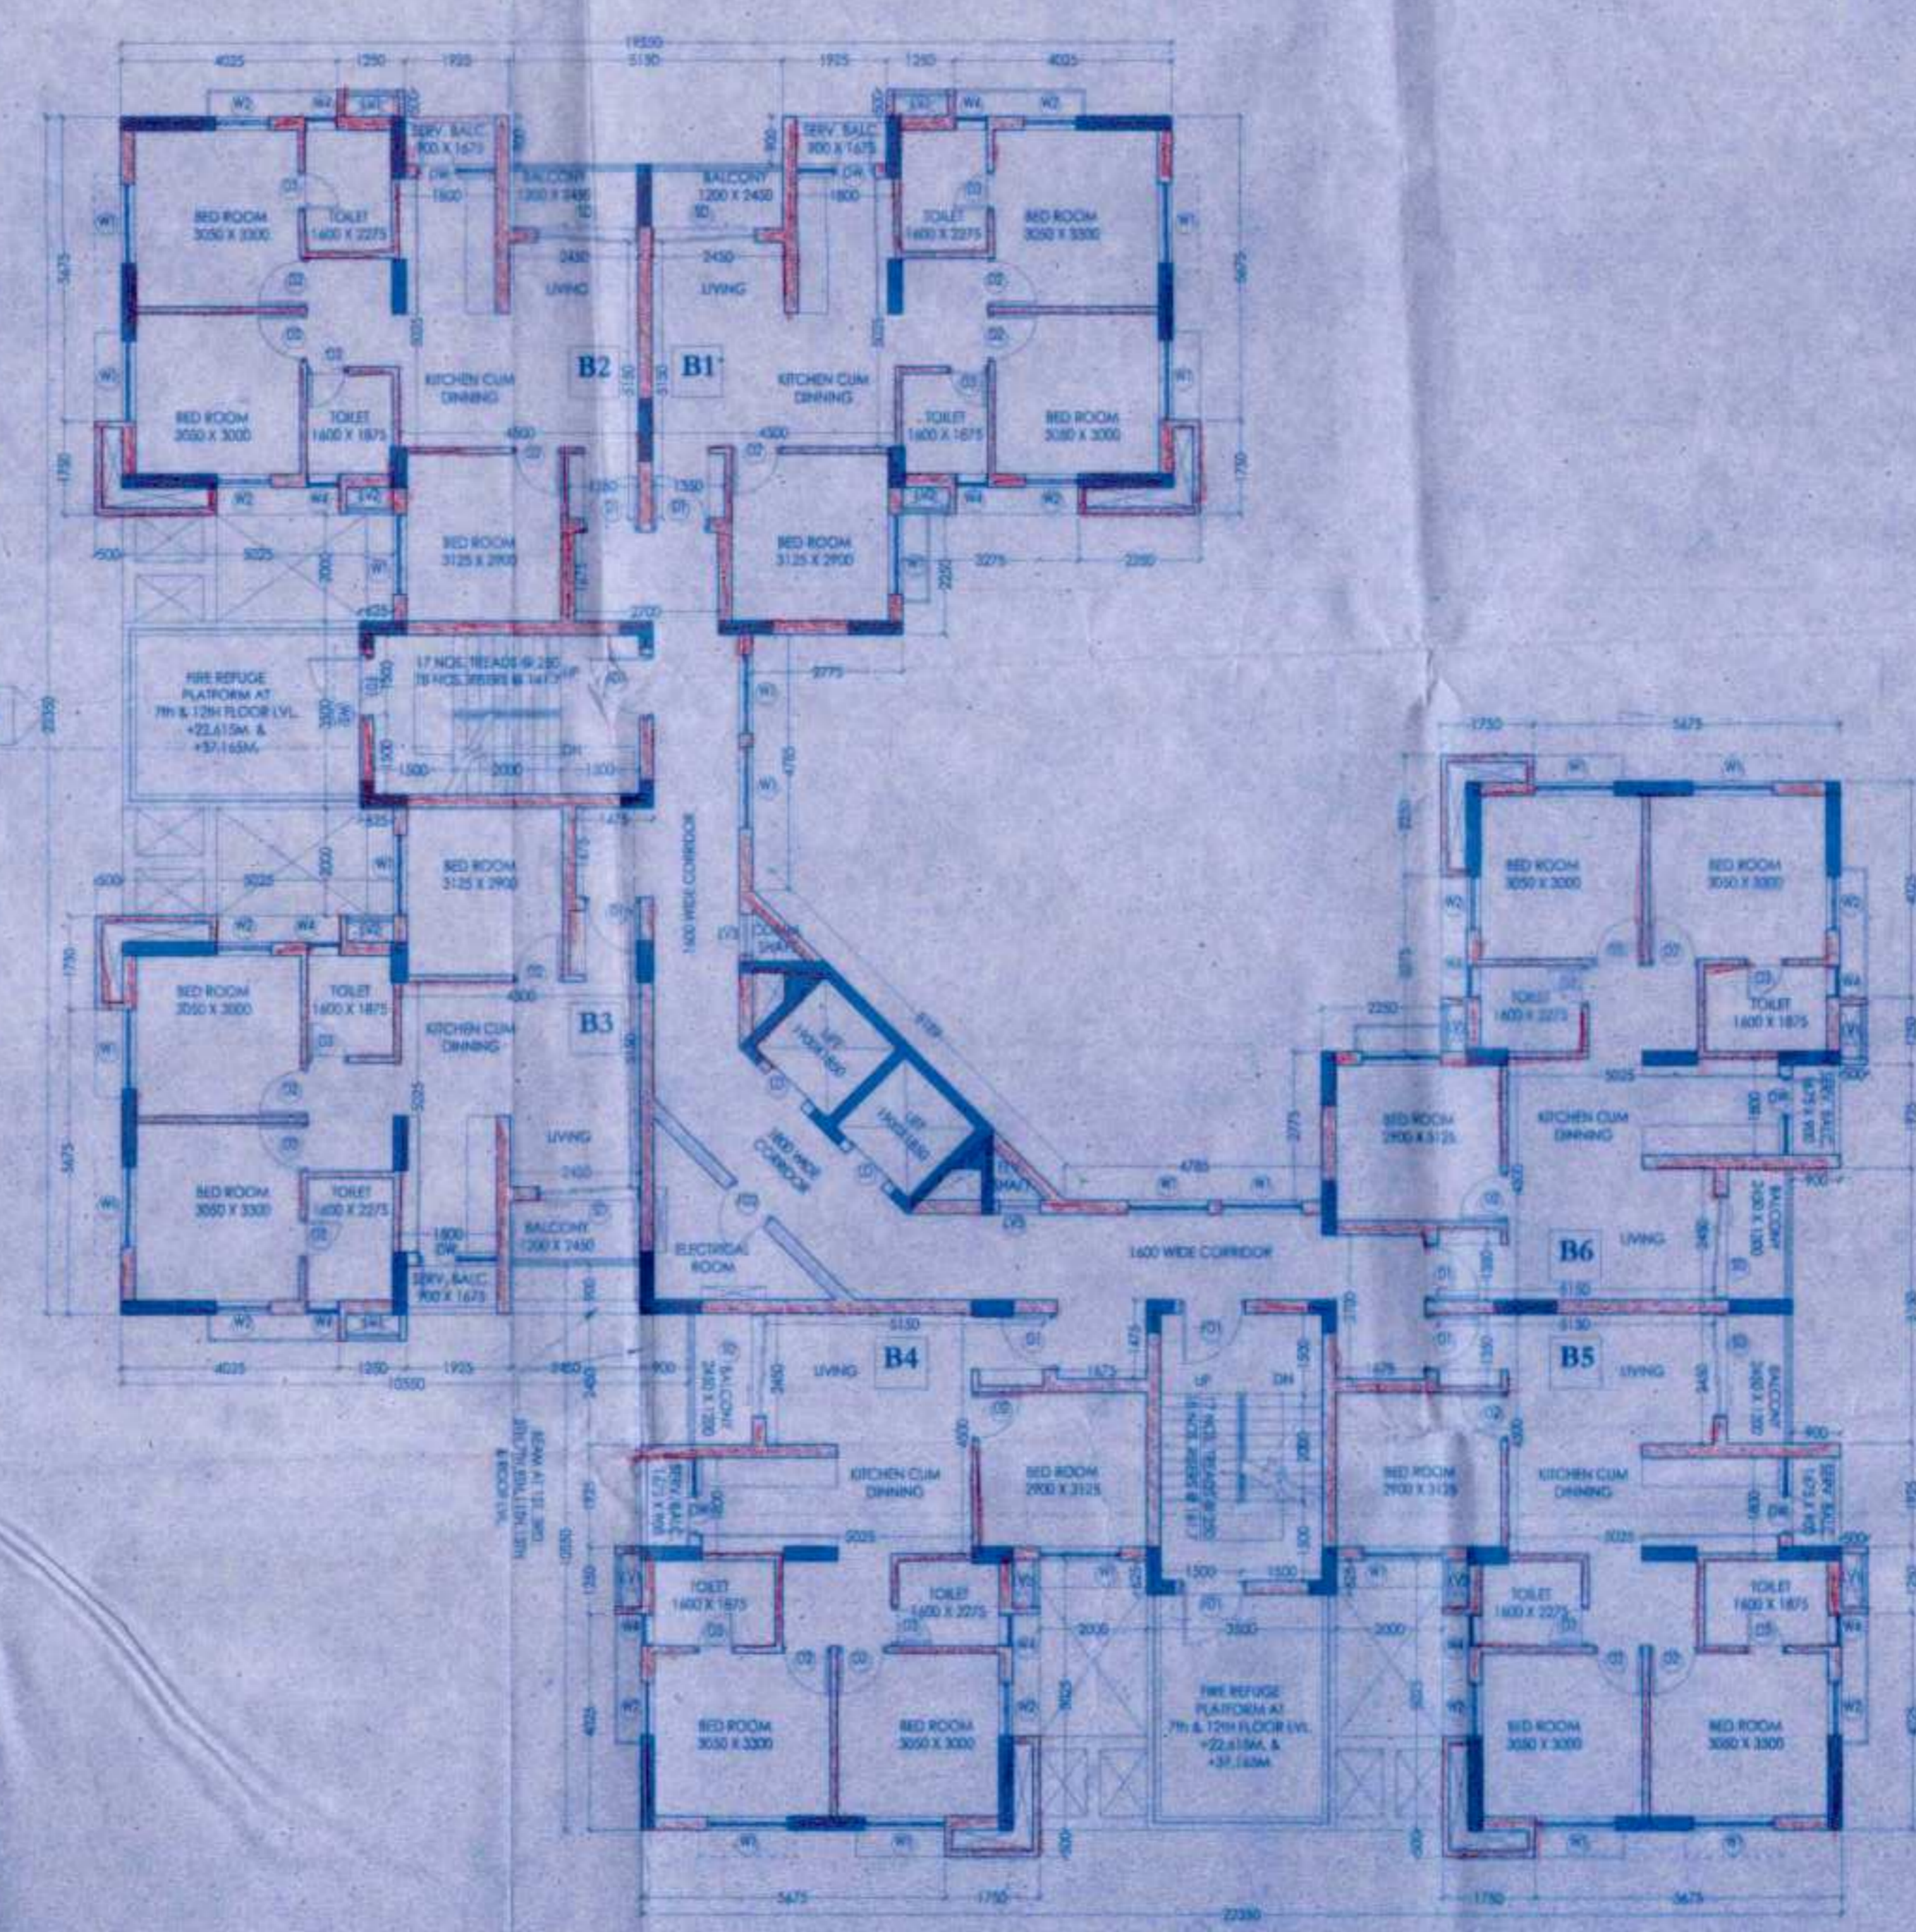

FIRE REFUGE FLOOR PLAN
(7TH, 12TH)

Door Schedule			
MKD	Type	Height	Width
PD1	1200X2100	2100	1200
PD2	1000X2100	2100	1000
DT	1000X2100	2100	1000
D2	900X2100	2100	900
D3	750X2100	2100	750
BD	1950X2100	2100	1950
CG	1500X2100	2100	1500
CG1	3250X2100	2100	3250
LD	900X2100	2100	900
DW	750X700X2100	2100	1300

Window Schedule				
MKD	Type	Height	Width	Lintel Ht.
W1	1500X1200	900	1500	2100
W2	1500X1200	900	1500	2100
W3	600X1000	1200	600	2100
W4	600X900	1100	600	2100
W5	1500X1200	1200	1500	2100
LV1	1500X1200	1200	1500	2460
LV2	875X1250	1200	875	2460
LV3	900X1200	450	900	2460

PROJECT
**PROPOSED TOWNSHIP
"CALCUTTA RIVERSIDE" PROJECT
AT BATANAGAR, MOUZA - MIRPUR,
BANGLA, JAGTALA AND NANGI
WARD NO. 27 & 28
MAHESHTALA MUNICIPALITY,
SOUTH 24 PARGANAS**

FOR RIVERBANK DEVELOPERS PVT. LTD.