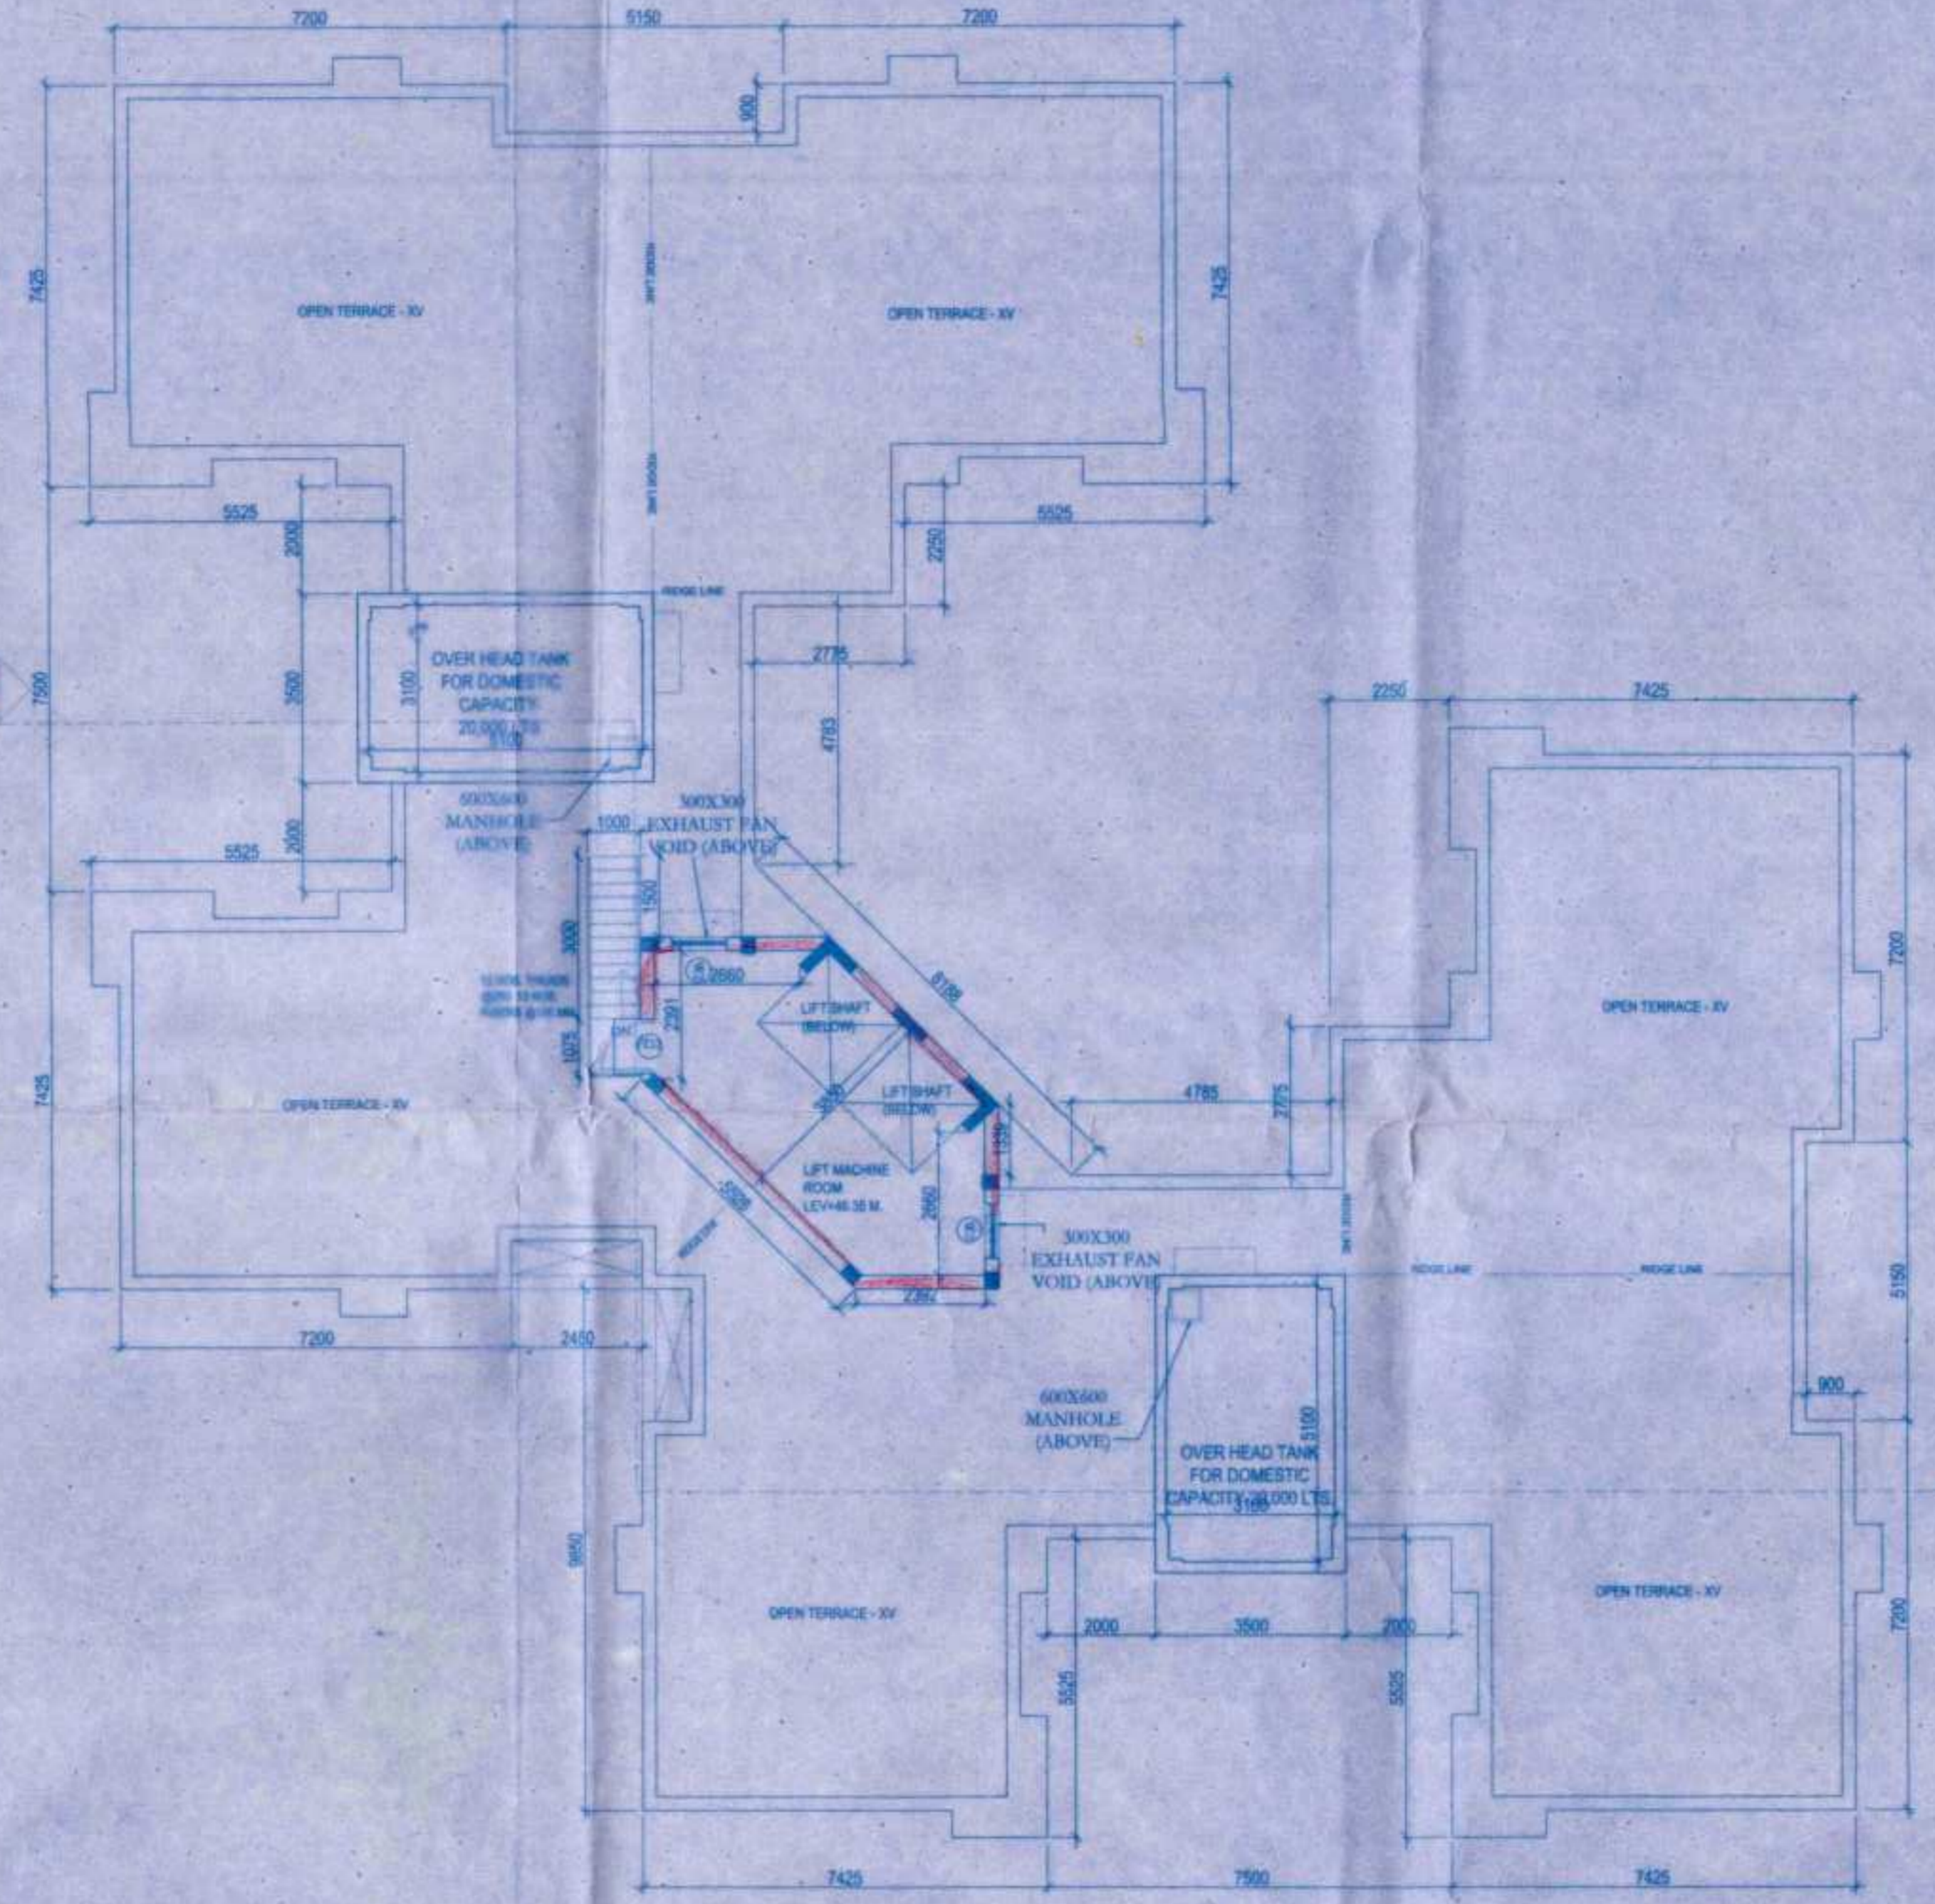

MACHINE ROOM PLAN