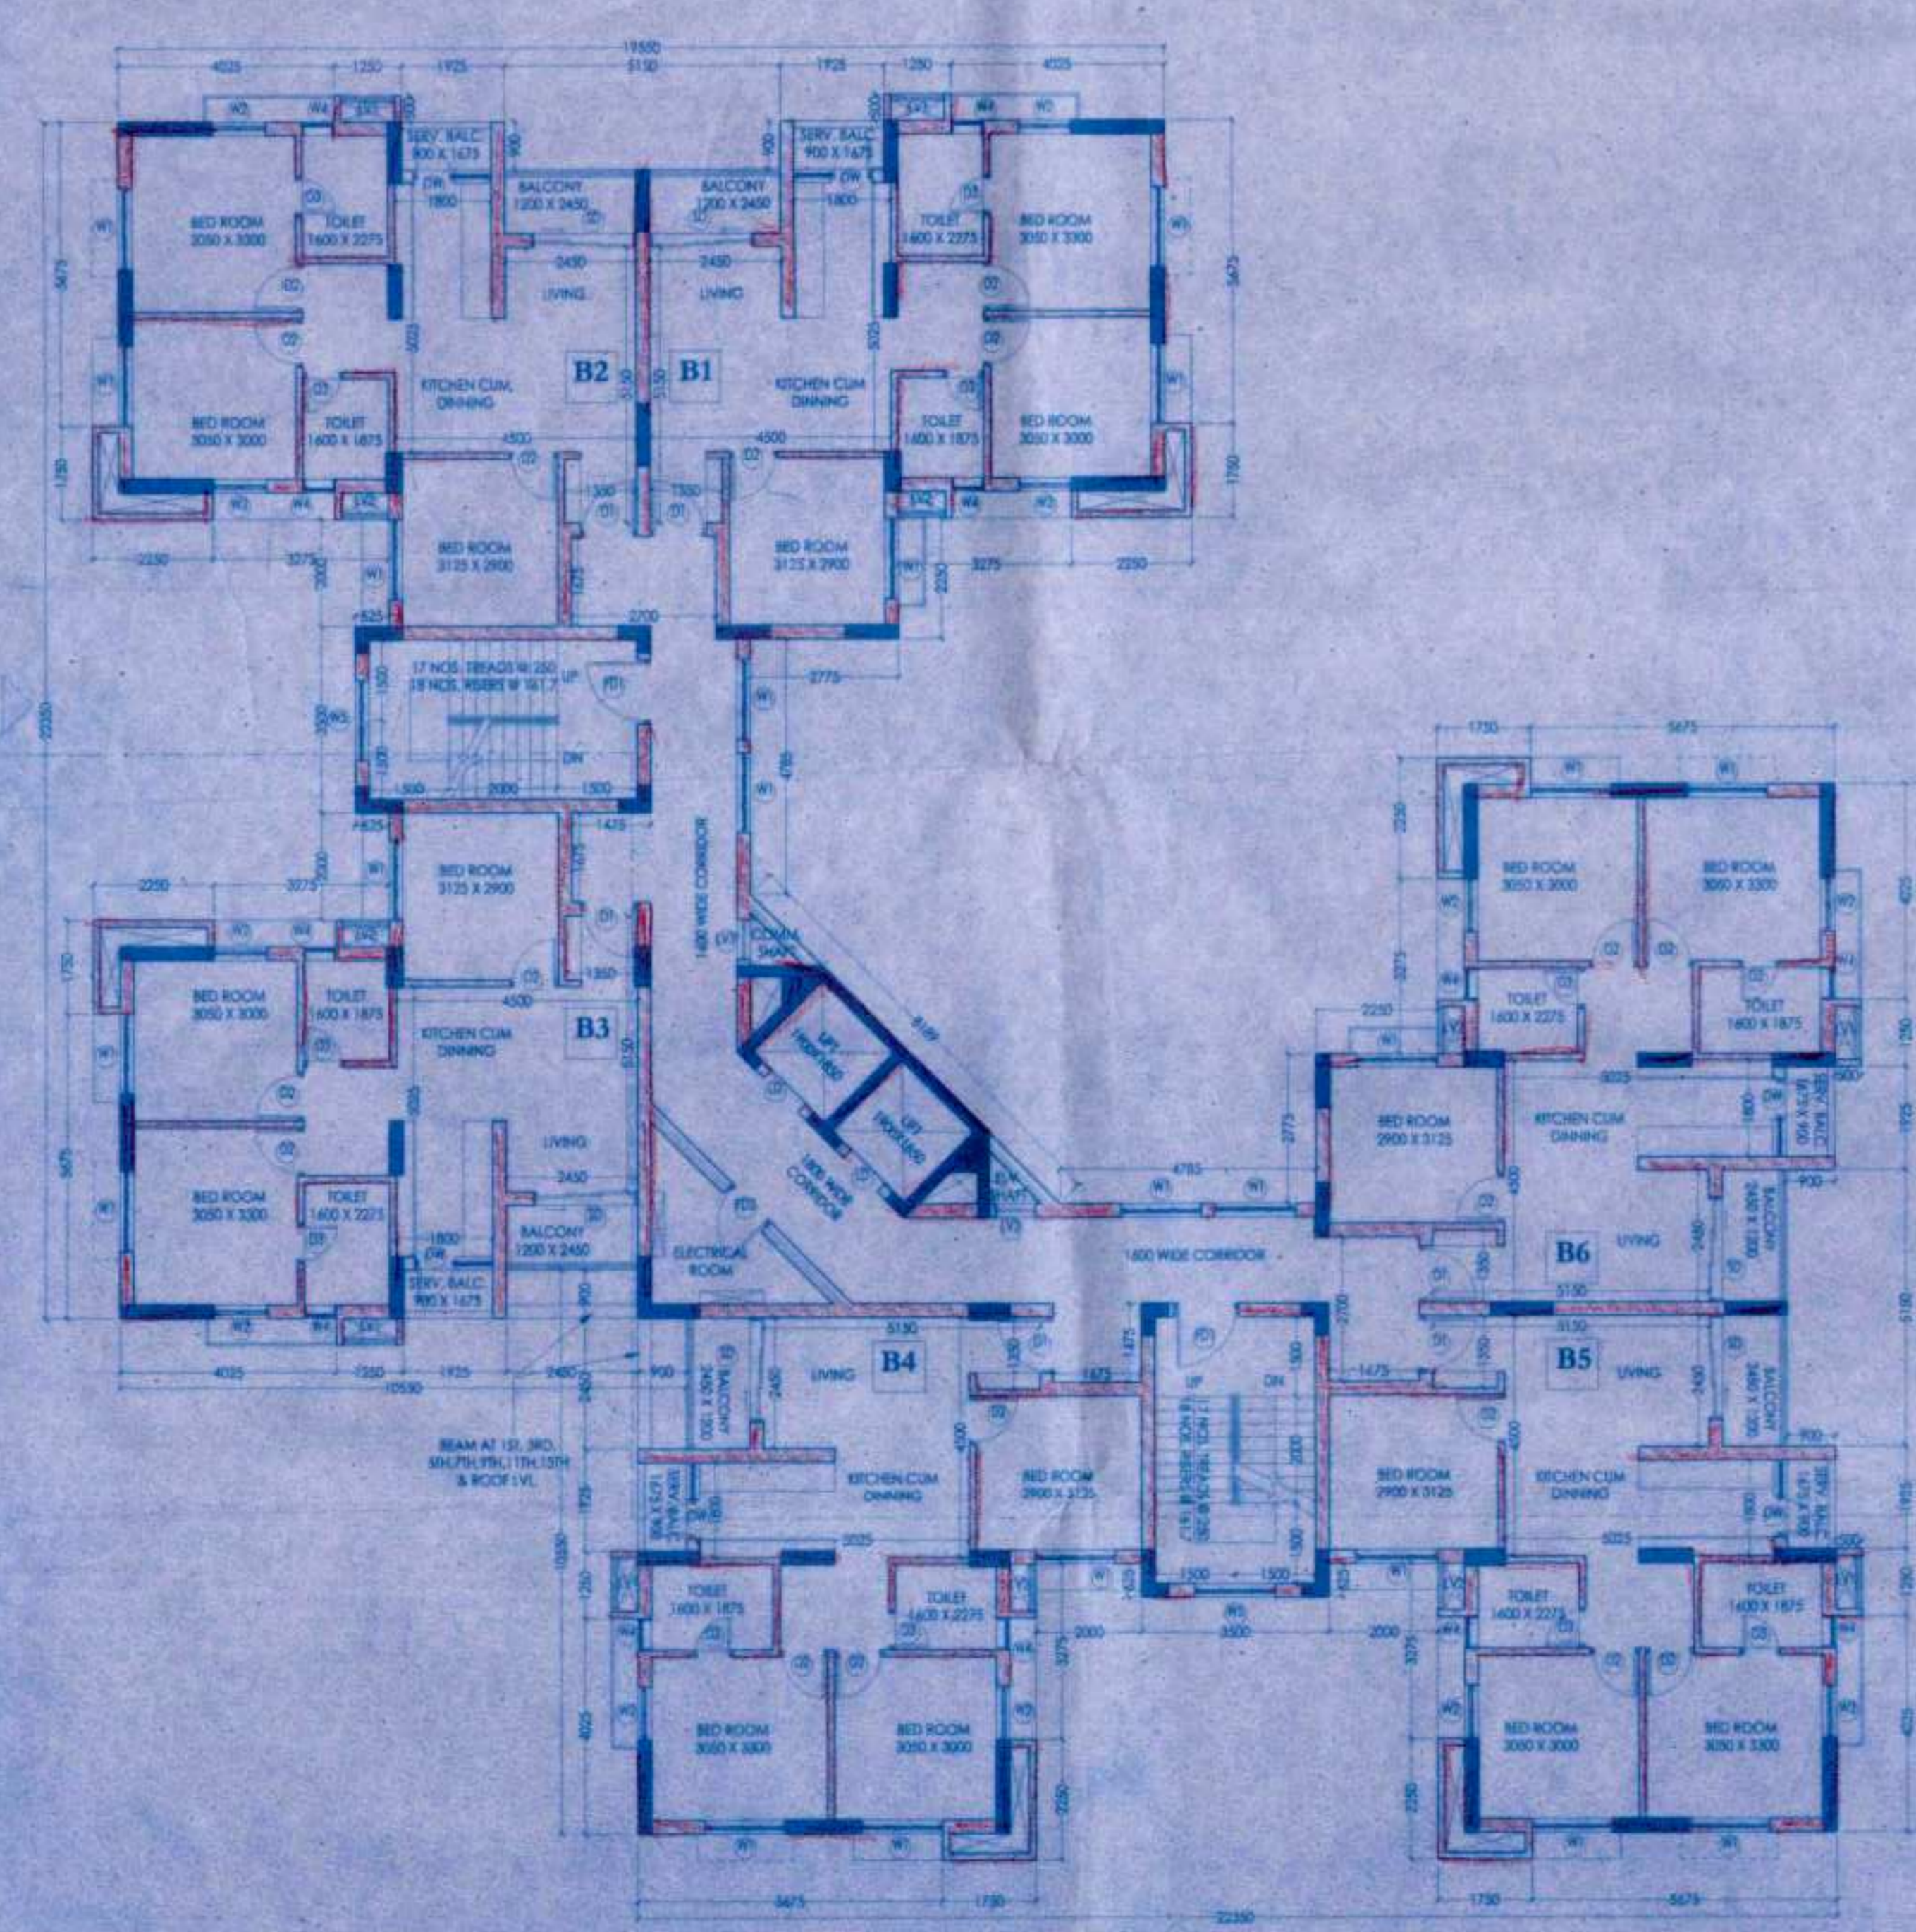

TYPICAL FLOOR PLAN
(1ST, 2ND, 3RD, 4TH, 5TH, 6TH, 7TH, 8TH, 9TH)