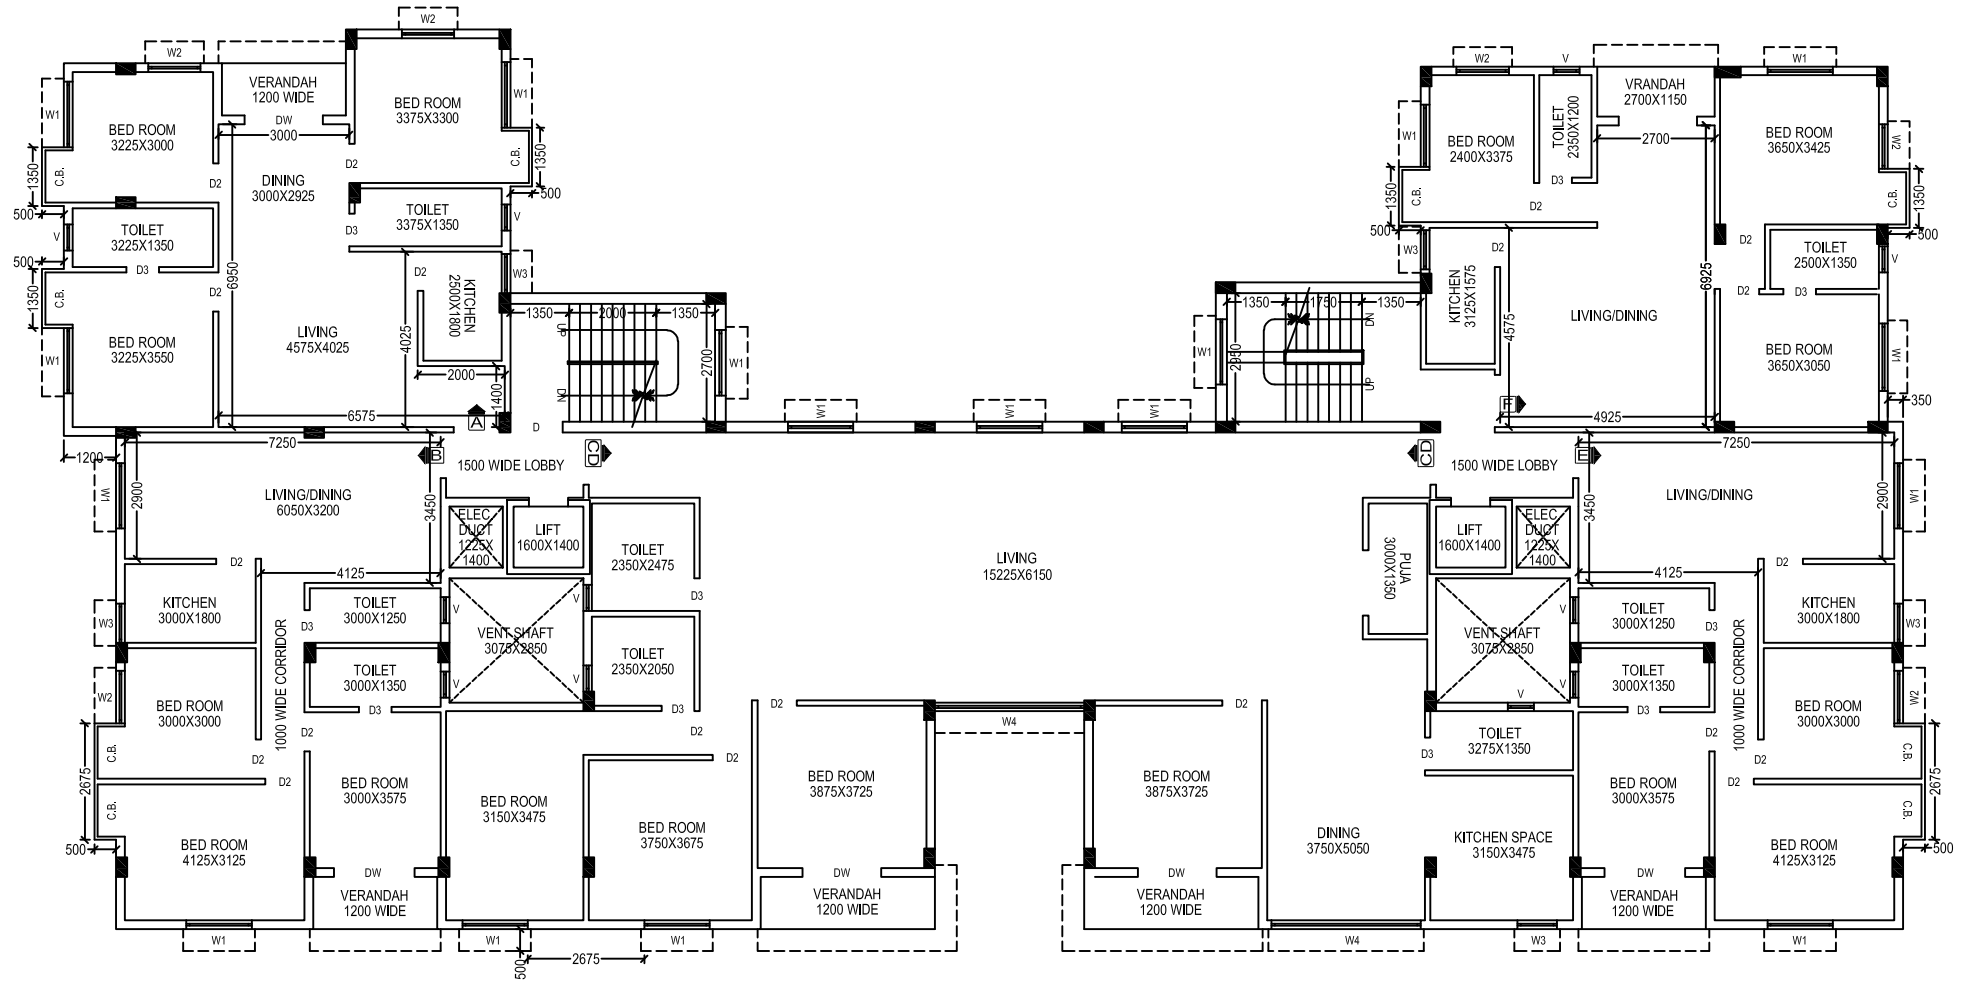

PROPOSED G+IV STORIED RESIDENTIAL BUILDING AT PREMISES NO. : 64/4B/8, DR. SURESH CHANDRA BANERJEE ROAD. (known as Beliaghata Main Road), P. S. : BELIAGHATA, KOLKATA : 700010, WARD NO. 33, BOROUGH NO. III, UNDER K. M. C.