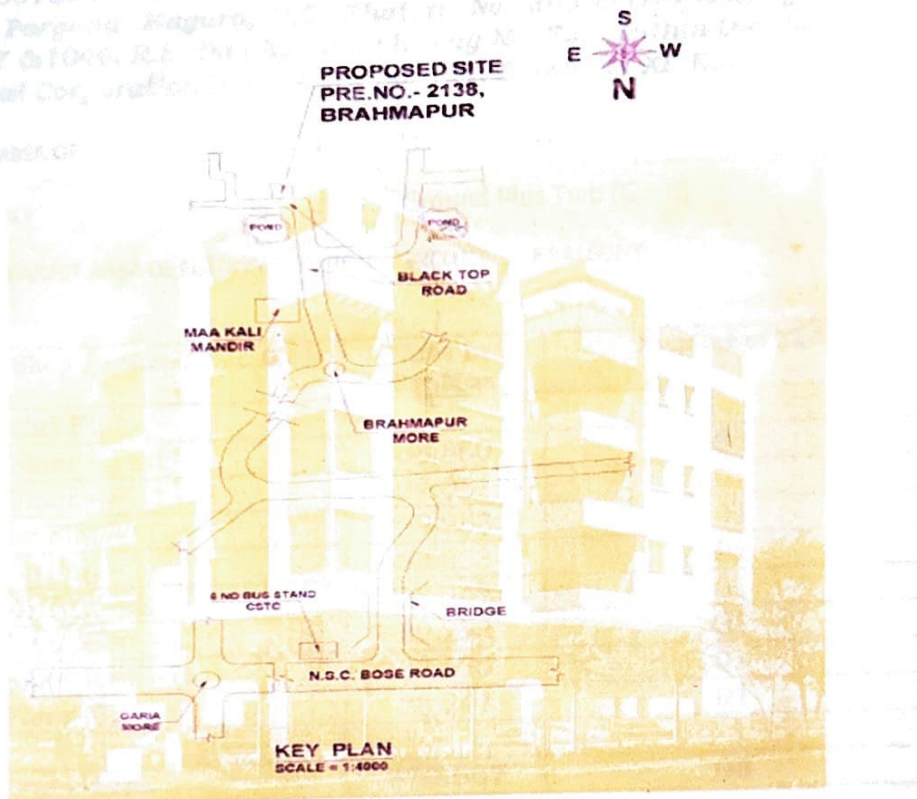

SAYANTIKA ENTERPRISE

(BUILDING DEVELOPER AND MATERIALS SUPPLIERS)

Ref:

Date

LOCATION DETAILS OF THE PROJECT OF LAND DEDICATED FOR THE PROJECT DEVELOPMENT ALONG WITH ITS BOUNDARIES INCLUDING THE LATITUDE & LONGITUDE OF END - POINTS OF THE PROJECT.

DEVELOPER : " M/s. SAYANTIKA ENTERPRISE "
PROJECT : " SAYANTIKA APARTMENT "

LATITUDE : 22.459545

LONGITUDE : 88.371245

For SAYANTIKA ENTERPRISE

For SAYANTIKA ENTERPRISE

Mita Das

Proprietress
Proprietor