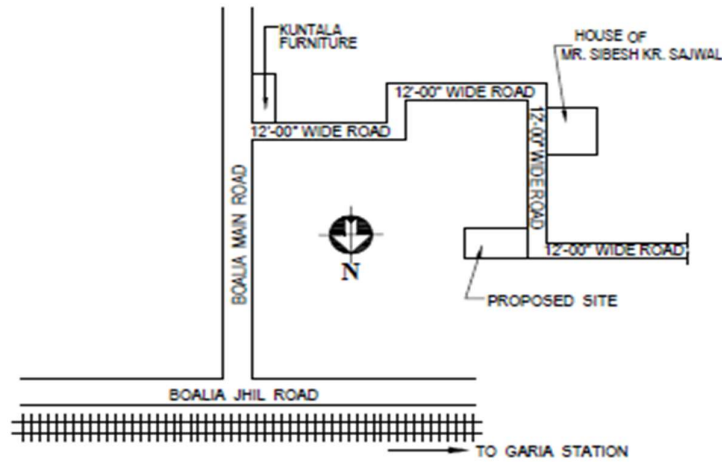

PROJECT LOCATION MAP

\Project Name- “GANAPATI APARTMENT” lying and situated at being Municipal Holding No. 650, Tentulberia, within the local limit of Ward No. 06 of Rajpur Sonarpur Municipality, Post Office-Garia, Police Station- Sonarpur Presently Narendrapur, Kolkata- 700084, with the Jurisdiction of Additional District Sub registrar at Sonarpur, District- South 24 Parganas, in the state of West Bengal.

KEY PLAN
NOT TO SCALE

LATITUDE	LONGITUDE
22°27'43".6 N	88°24'22.6"E

GANAPATI CONSTRUCTION

Manoj Saha

Partner