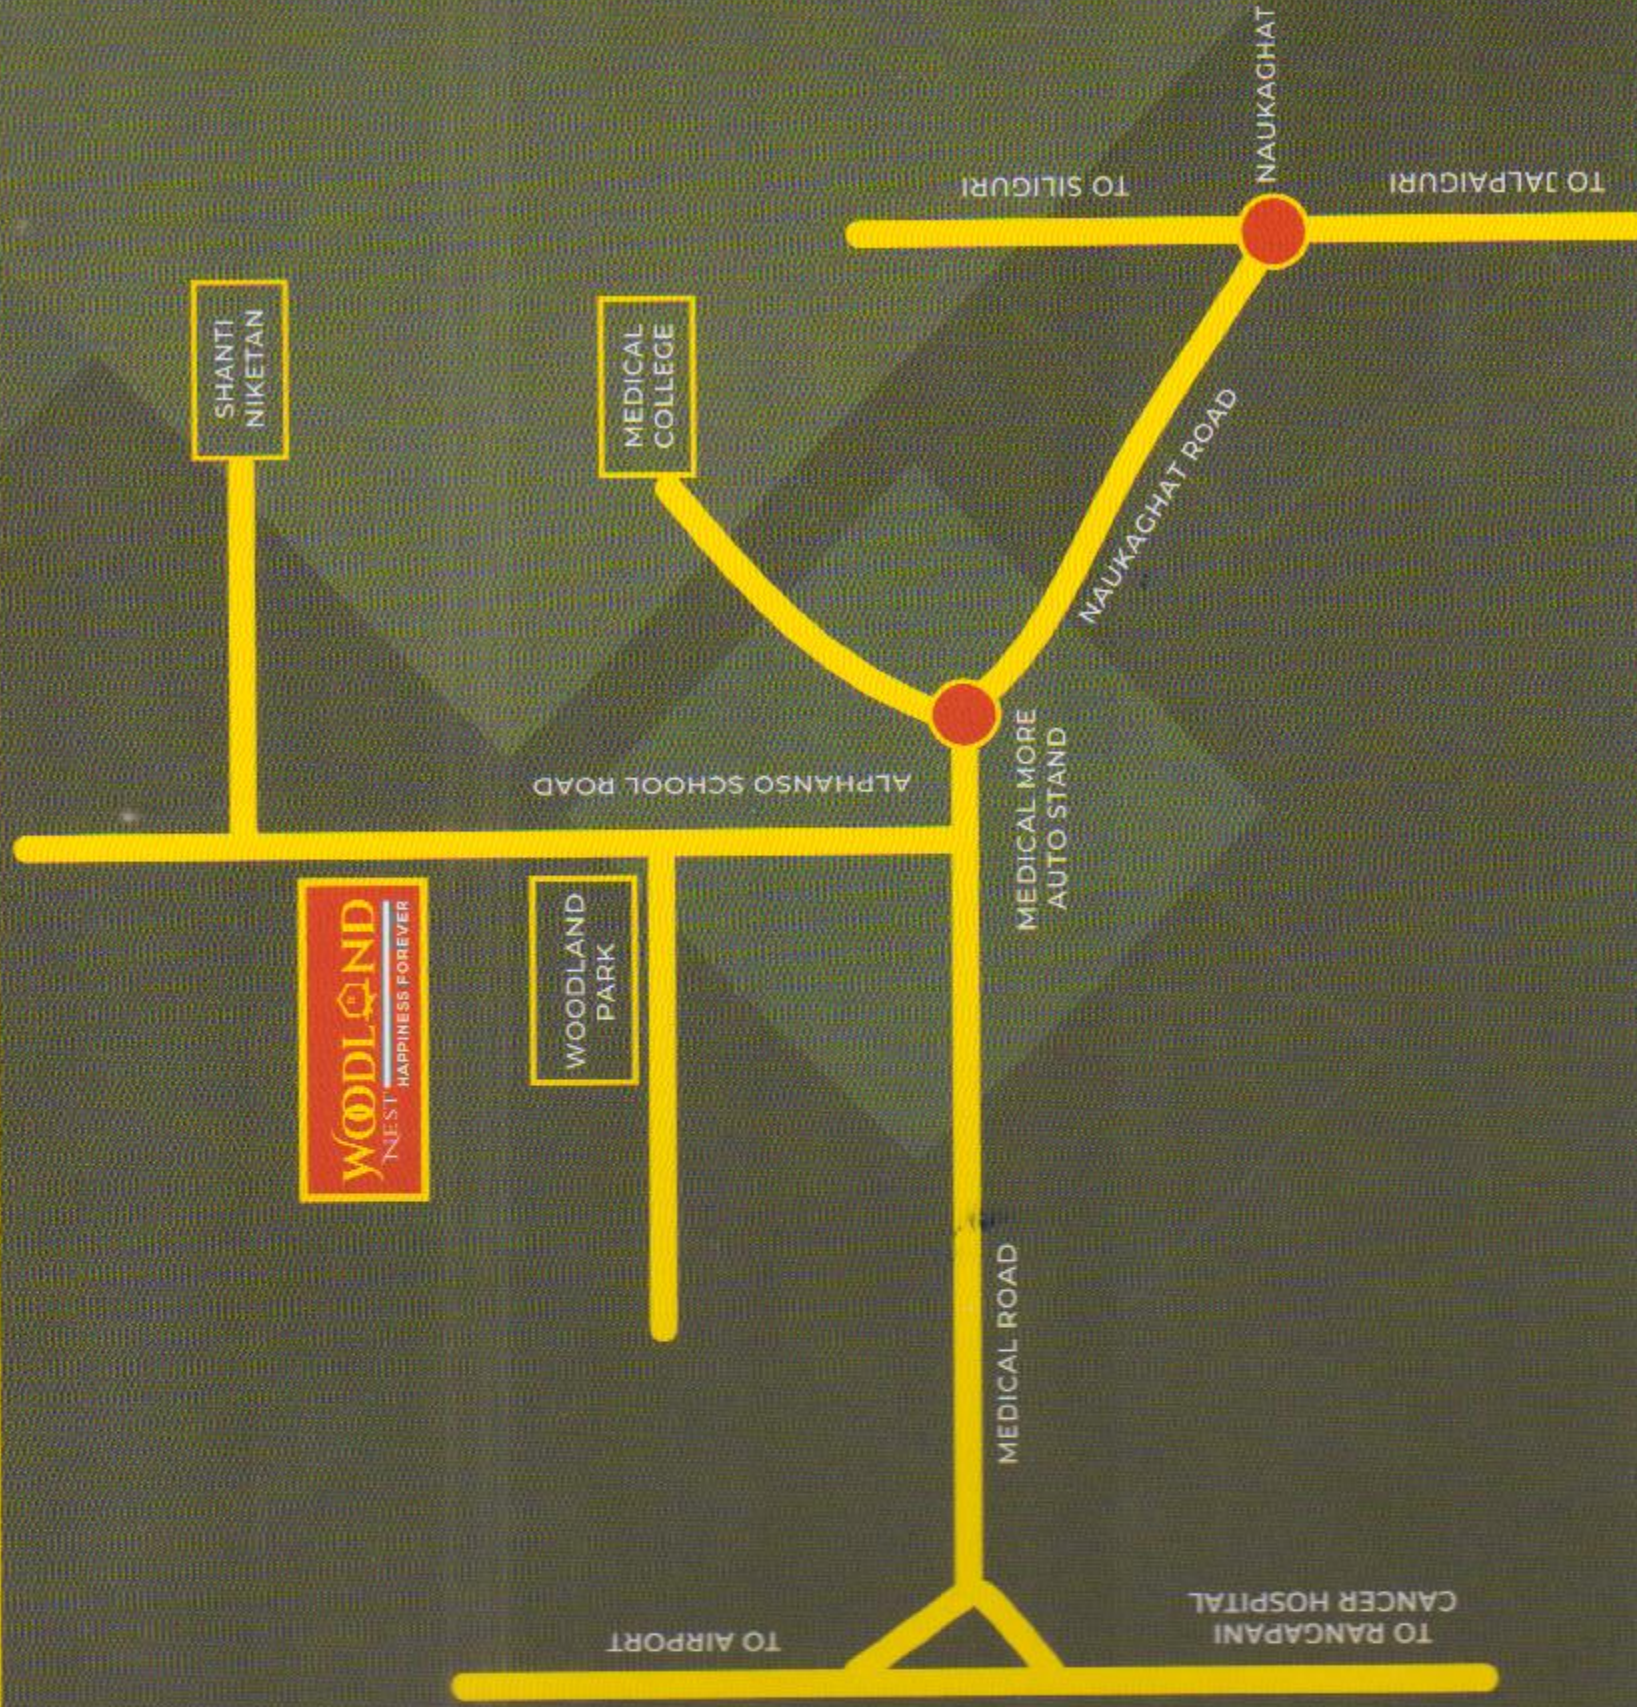

ROAD MAP

LOCATION MAP, NOT TO SCALE

DISTANCE FROM IMPORTANT PLACES

1-5 KM

MEDICAL COLLEGE
TEESTA SMART CITY
SHIVMANDIR
NORTH BENGAL LAW COLLEGE
3RD MAHANANDA BRIDGE
MONARCH HOTEL
NORTH BENGAL UNIVERSITY
RANGAPANI RAILWAY STATION

5-10 KM

BAGDOGRA AIRPORT
NEOTIA GETWEL
CITY CENTER : UTTARAYON
NJP RAILWAY STATION

DISCLAIMER :

The view, layout and the details of the amenities and facilities mentioned in this brochure are subject to change at the sole discretion of the developer / architect without any reference. This brochure is not a legal document.